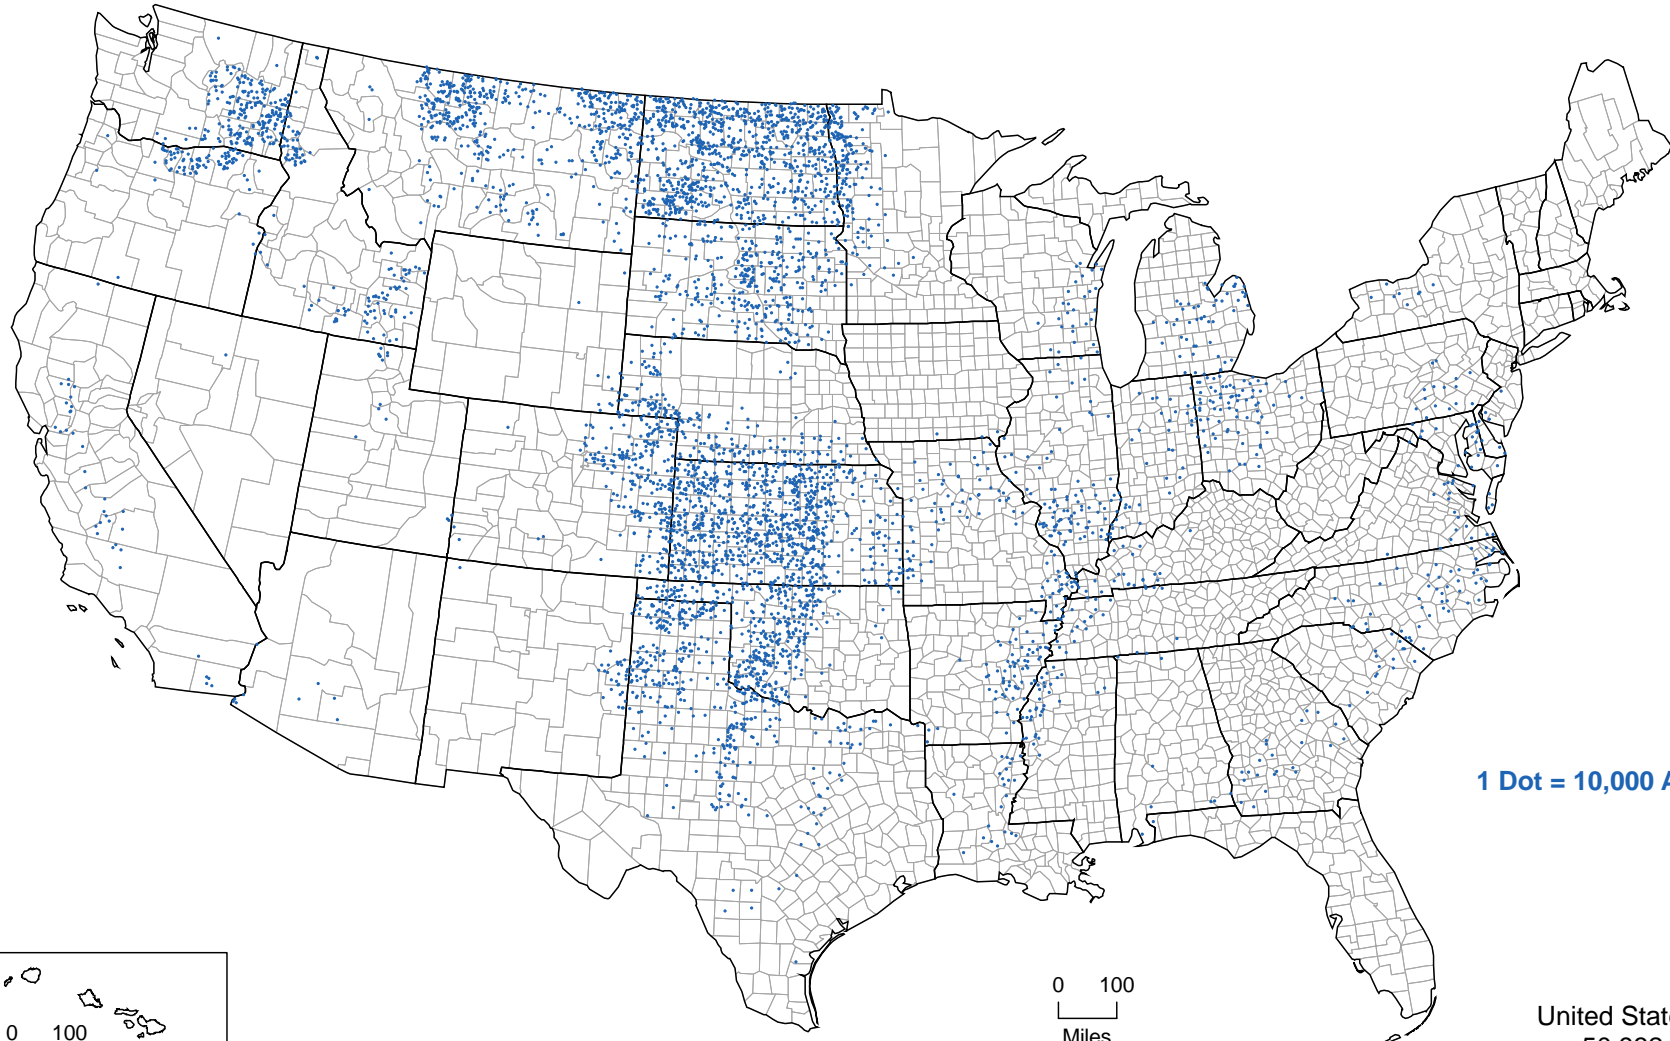

# All Wheat for Grain, Harvested Acres: 2007

0 200  
Miles

1 Dot = 10,000 Acres

United States Total  
50,932,969

0 100  
Miles

0 100  
Miles

07-M172  
U.S. Department of Agriculture, National Agricultural Statistics Service

2007 Census of Agriculture