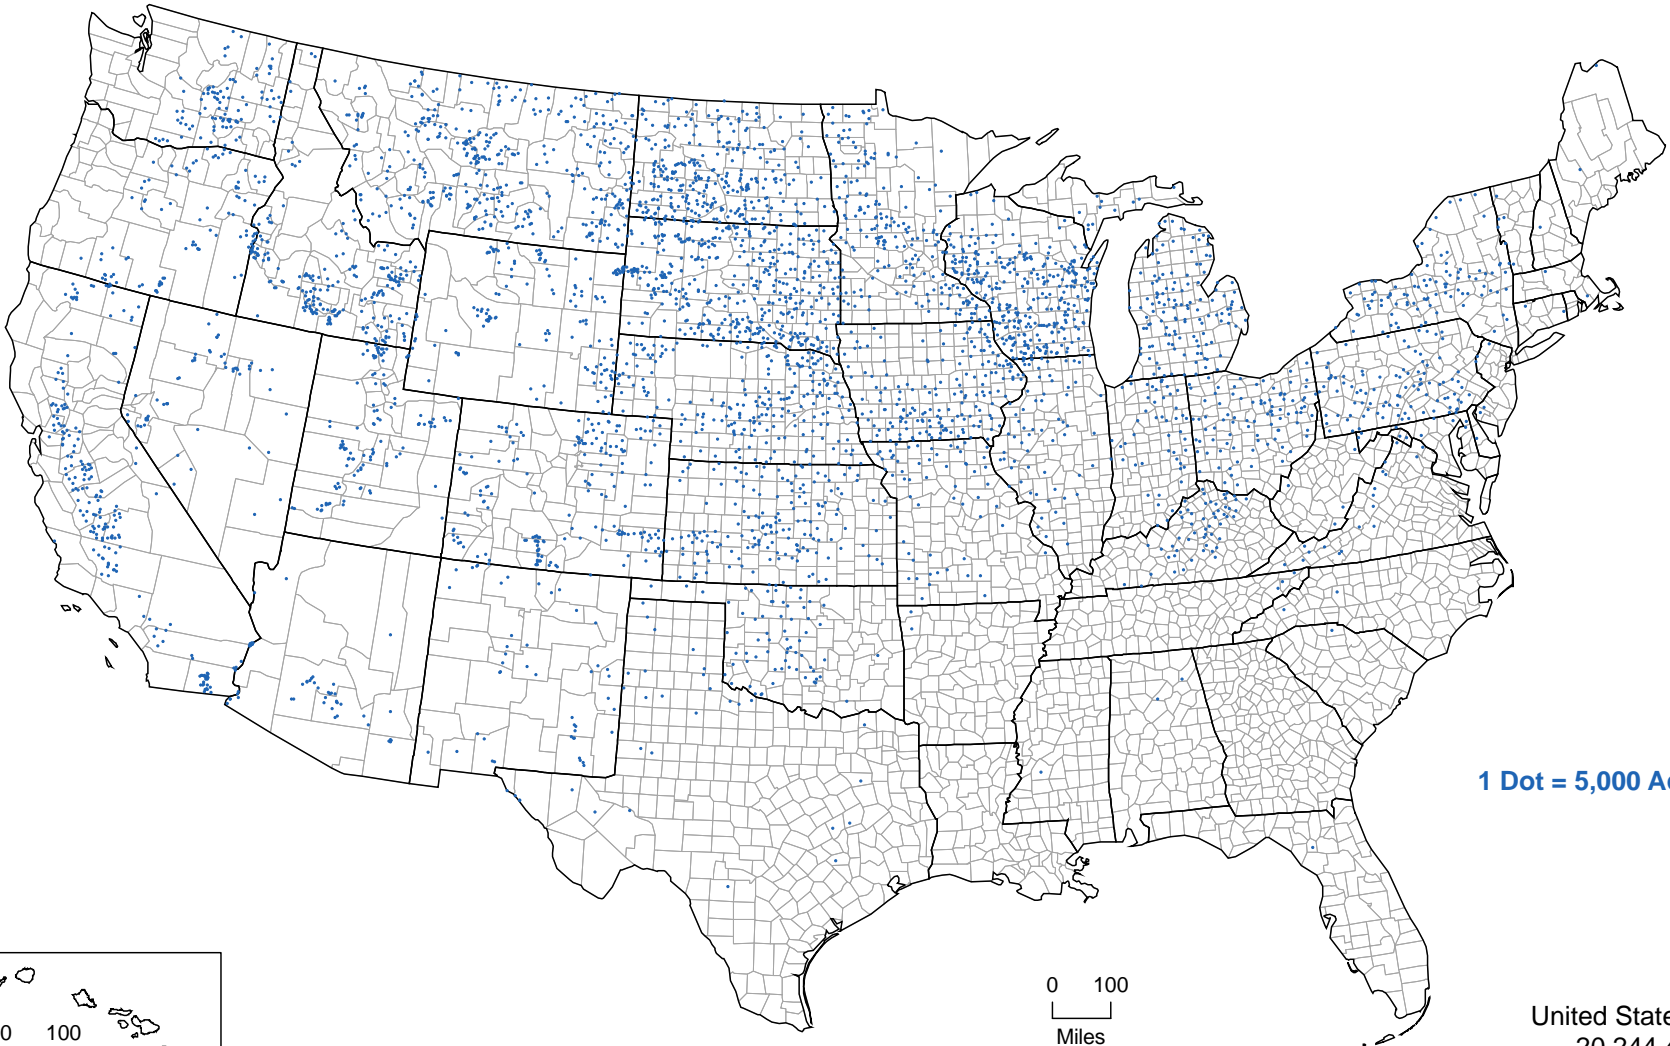

Alfalfa Hay, Harvested Acres: 2007

0 200
Miles

1 Dot = 5,000 Acres

0 100
Miles

0 100
Miles

United States Total
20,244,497

2007 Census of Agriculture